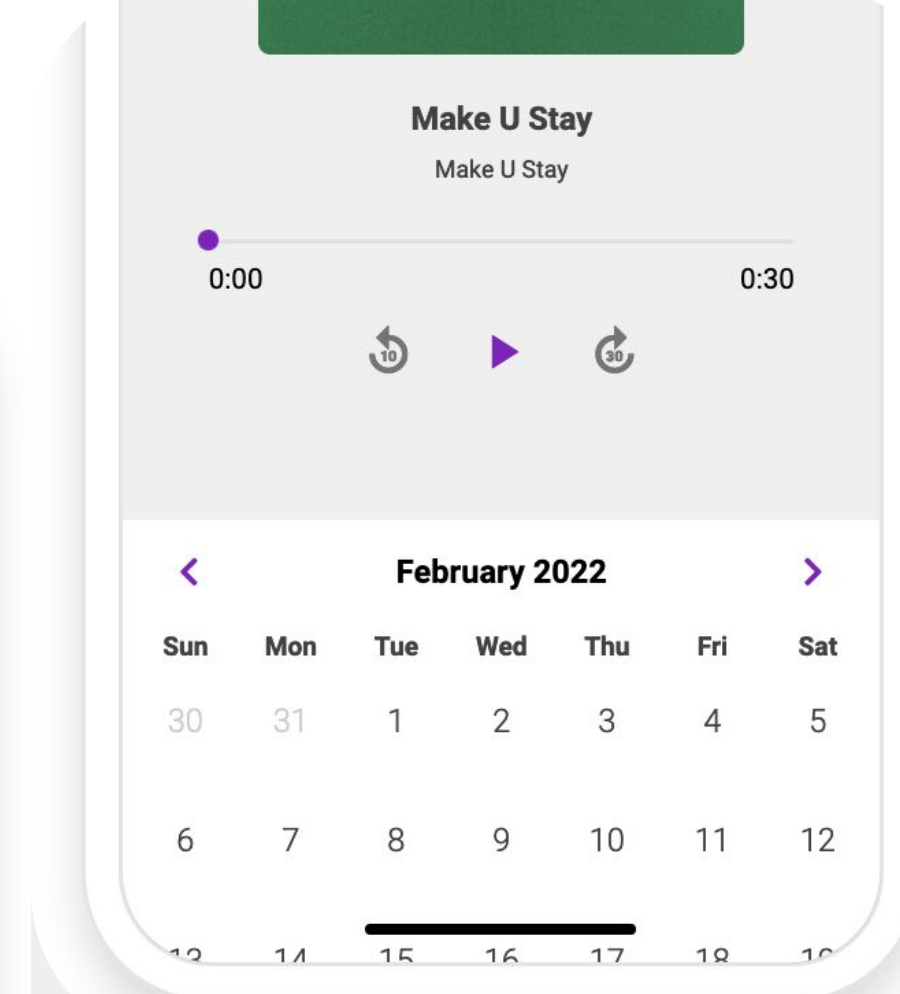

SoundBae:

Find Your Musical Match

Boris Doosey, Amandis S. L. Hnarakis,
Brennan Jennings, Ashley Meza-Wong,
Sabrina Pereira da Silva, Kelly Qi